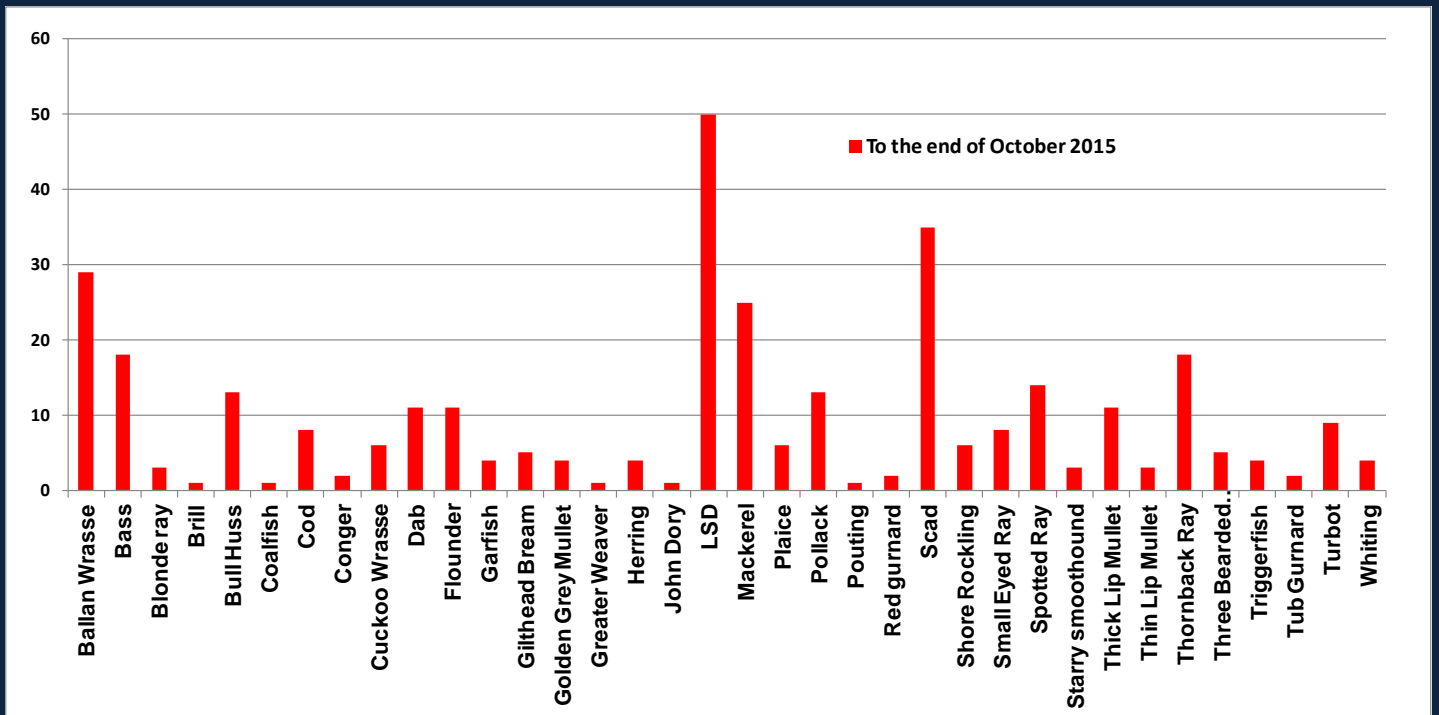

CFSA Fish species weighed 2015

Number of specimen fish weighed into CFSA - Year to end October

Number of specimen fish weighed into CFSA - October 2015 only