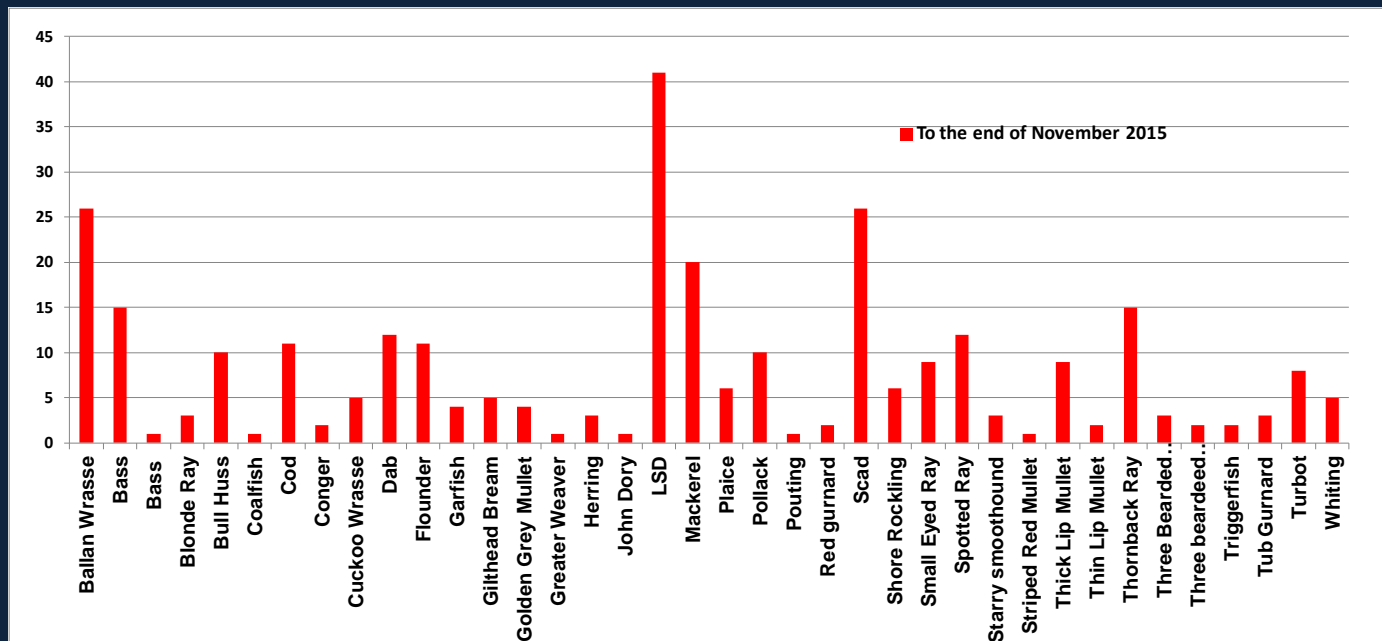

CFSA Fish species weighed 2015

Number of specimen fish weighed into CFSA - Year to end November

Number of specimen fish weighed into CFSA - November 2015 only