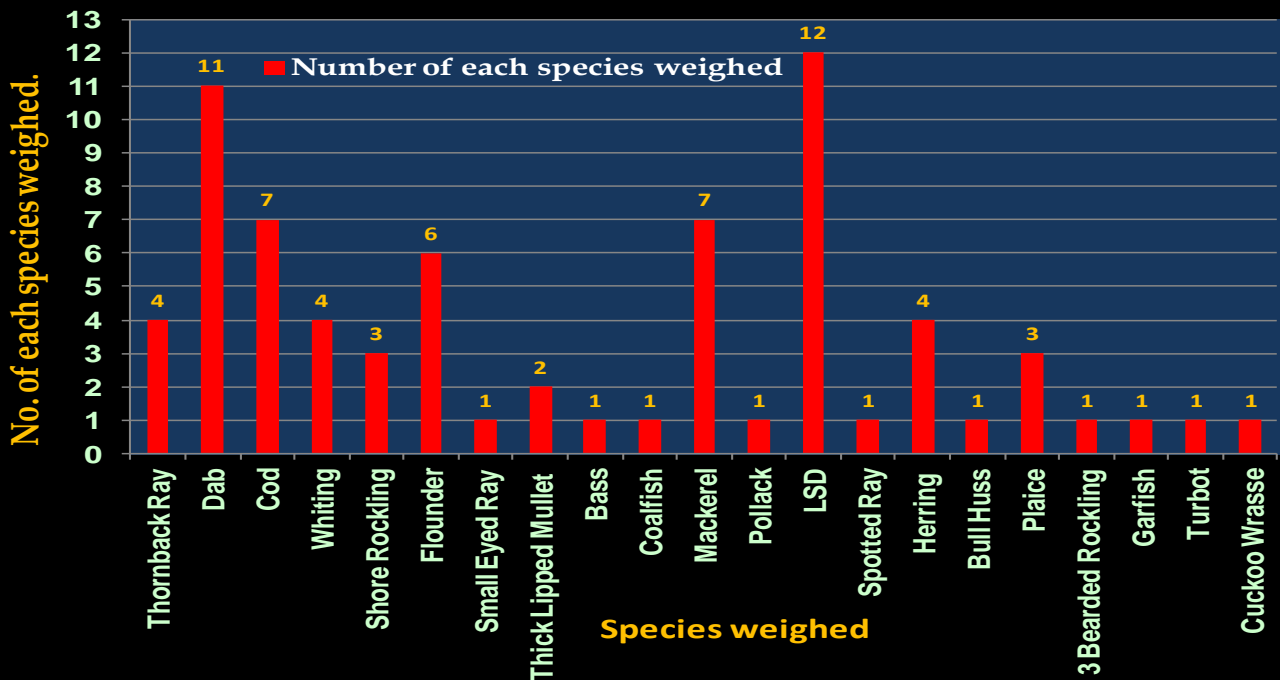

Summary of fish weighed into the CFSA from the shore by the end of April 2015.

Where have all the fish gone?

Number of each species weighed into CFSA from the shore by End of April 2015.

Number of weighed into CFSA from the shore to the end of April 2015 within each weight class